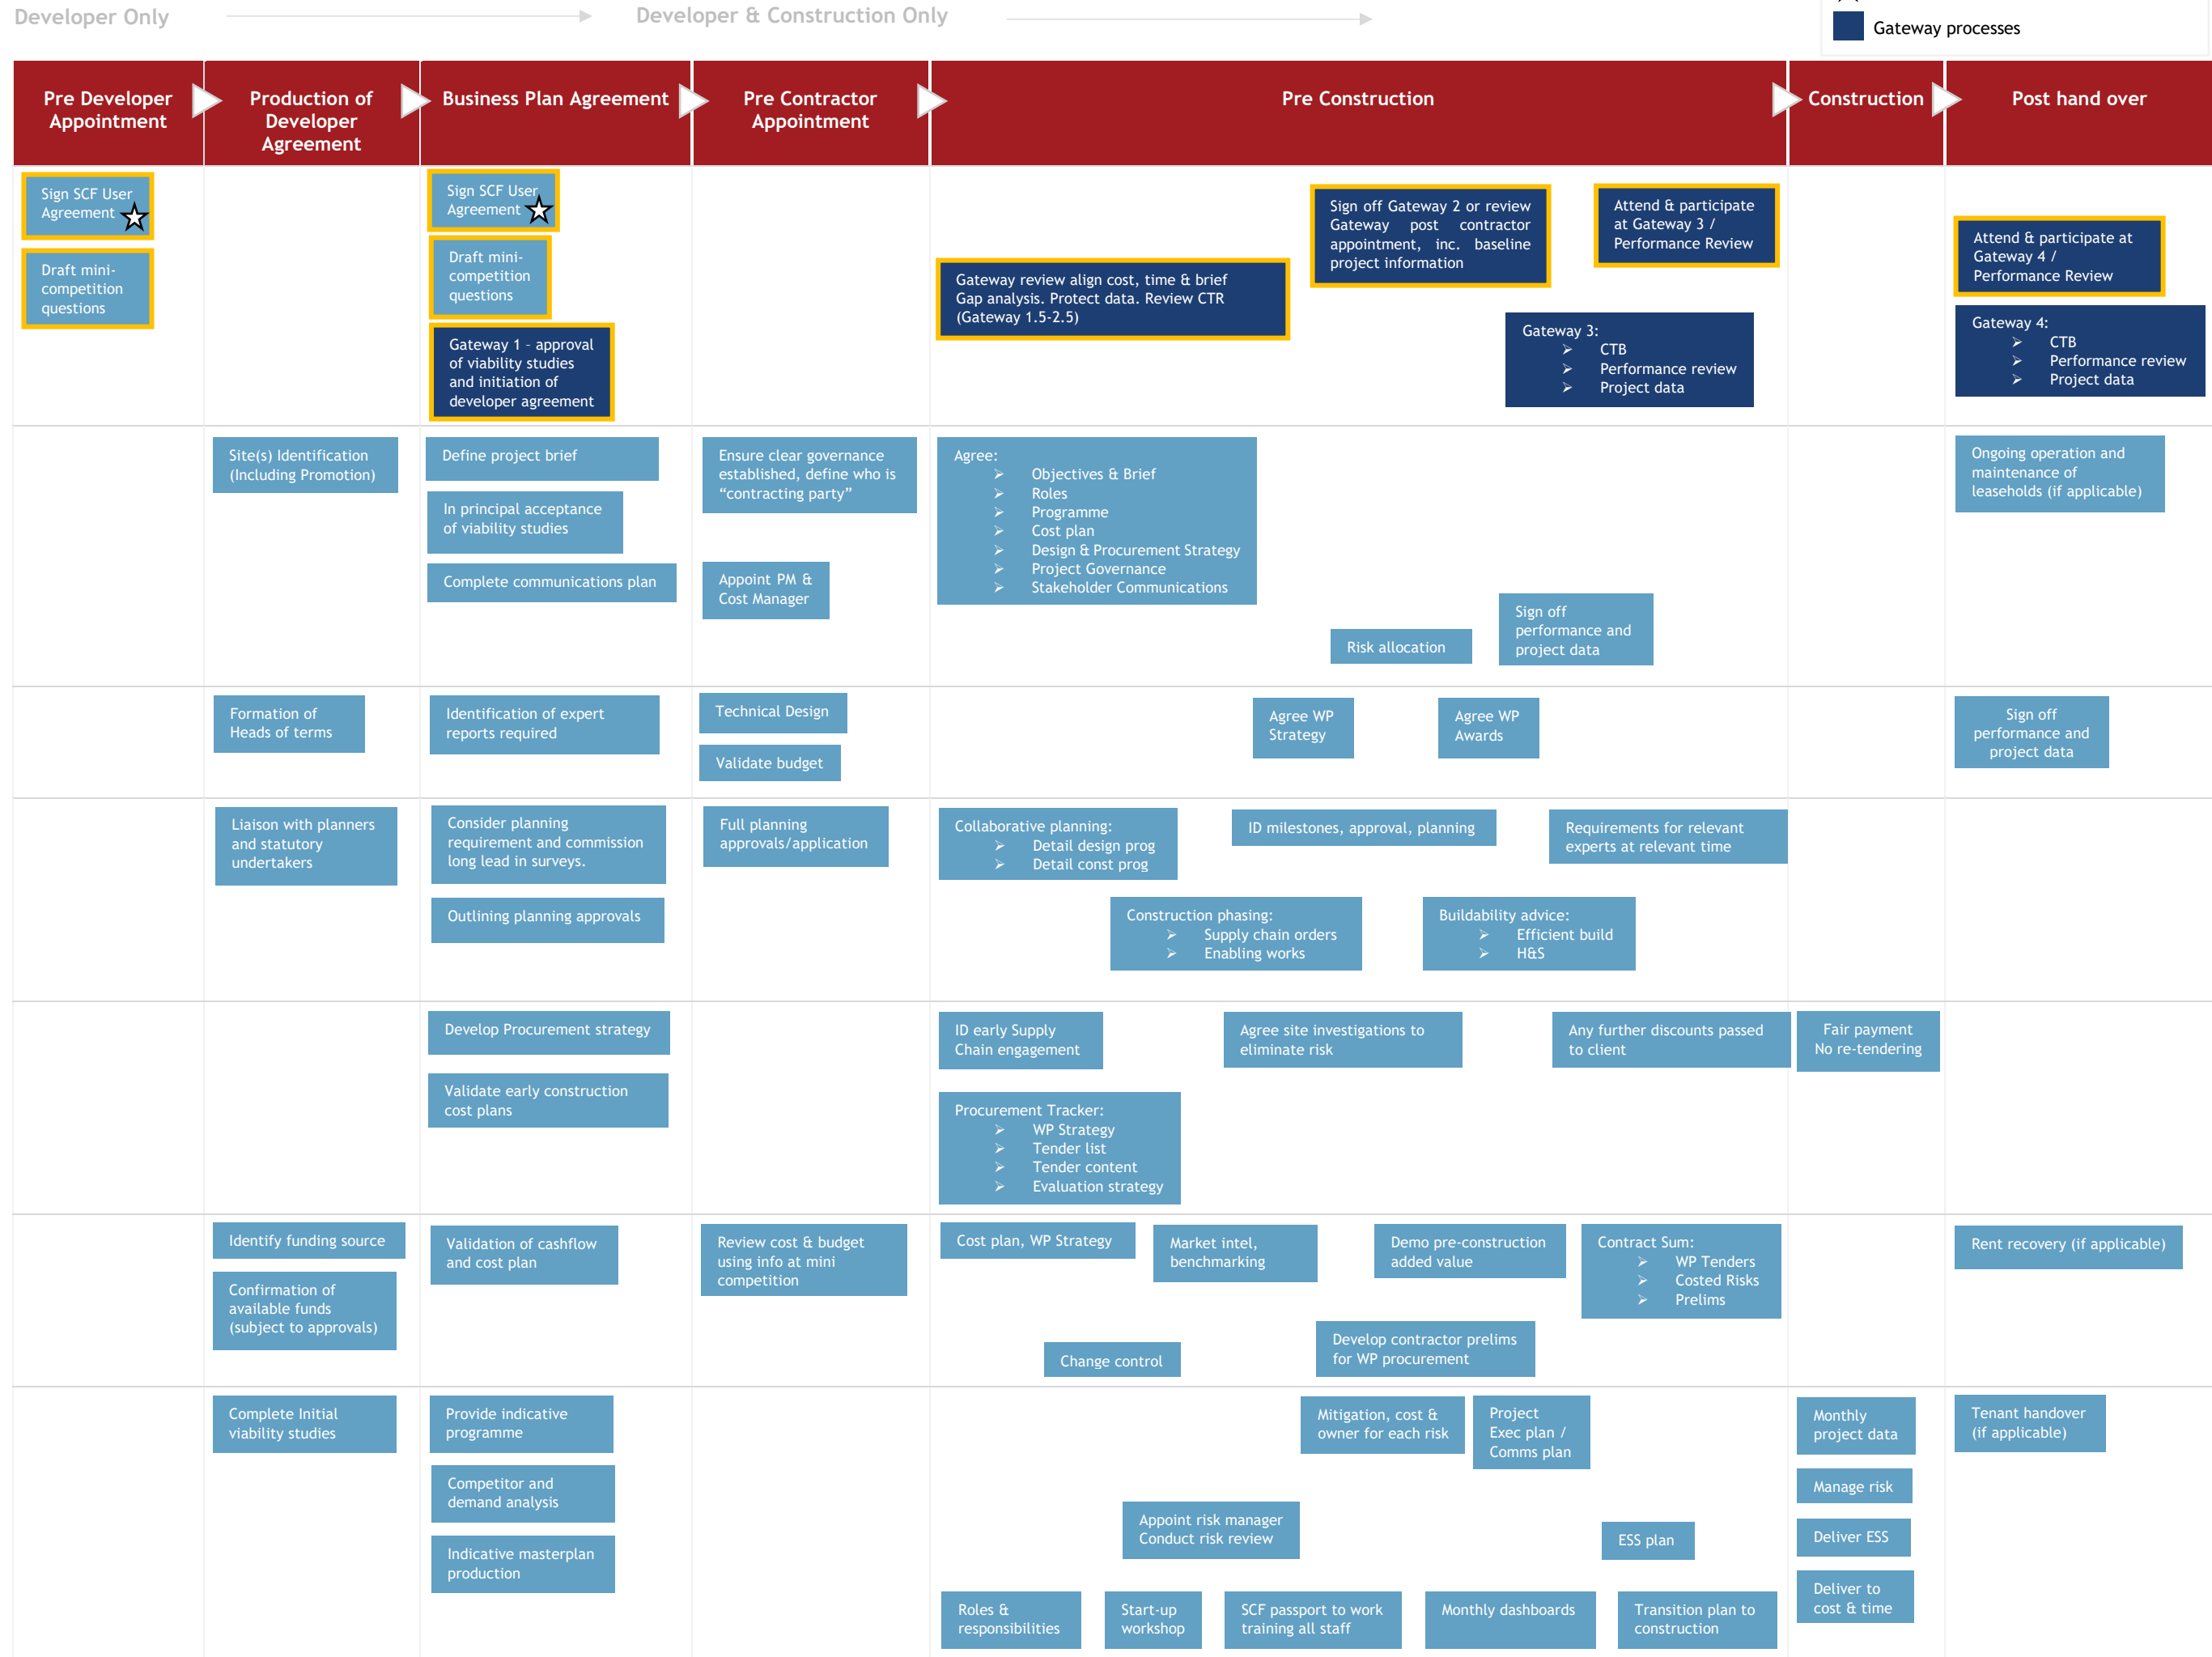

SCF in Outline

Key

- Specific Client Duties
- ★ Dependant on the point of entry for client
- Gateway processes

Integrated Team - Client, Developer, Contractor, Consultants